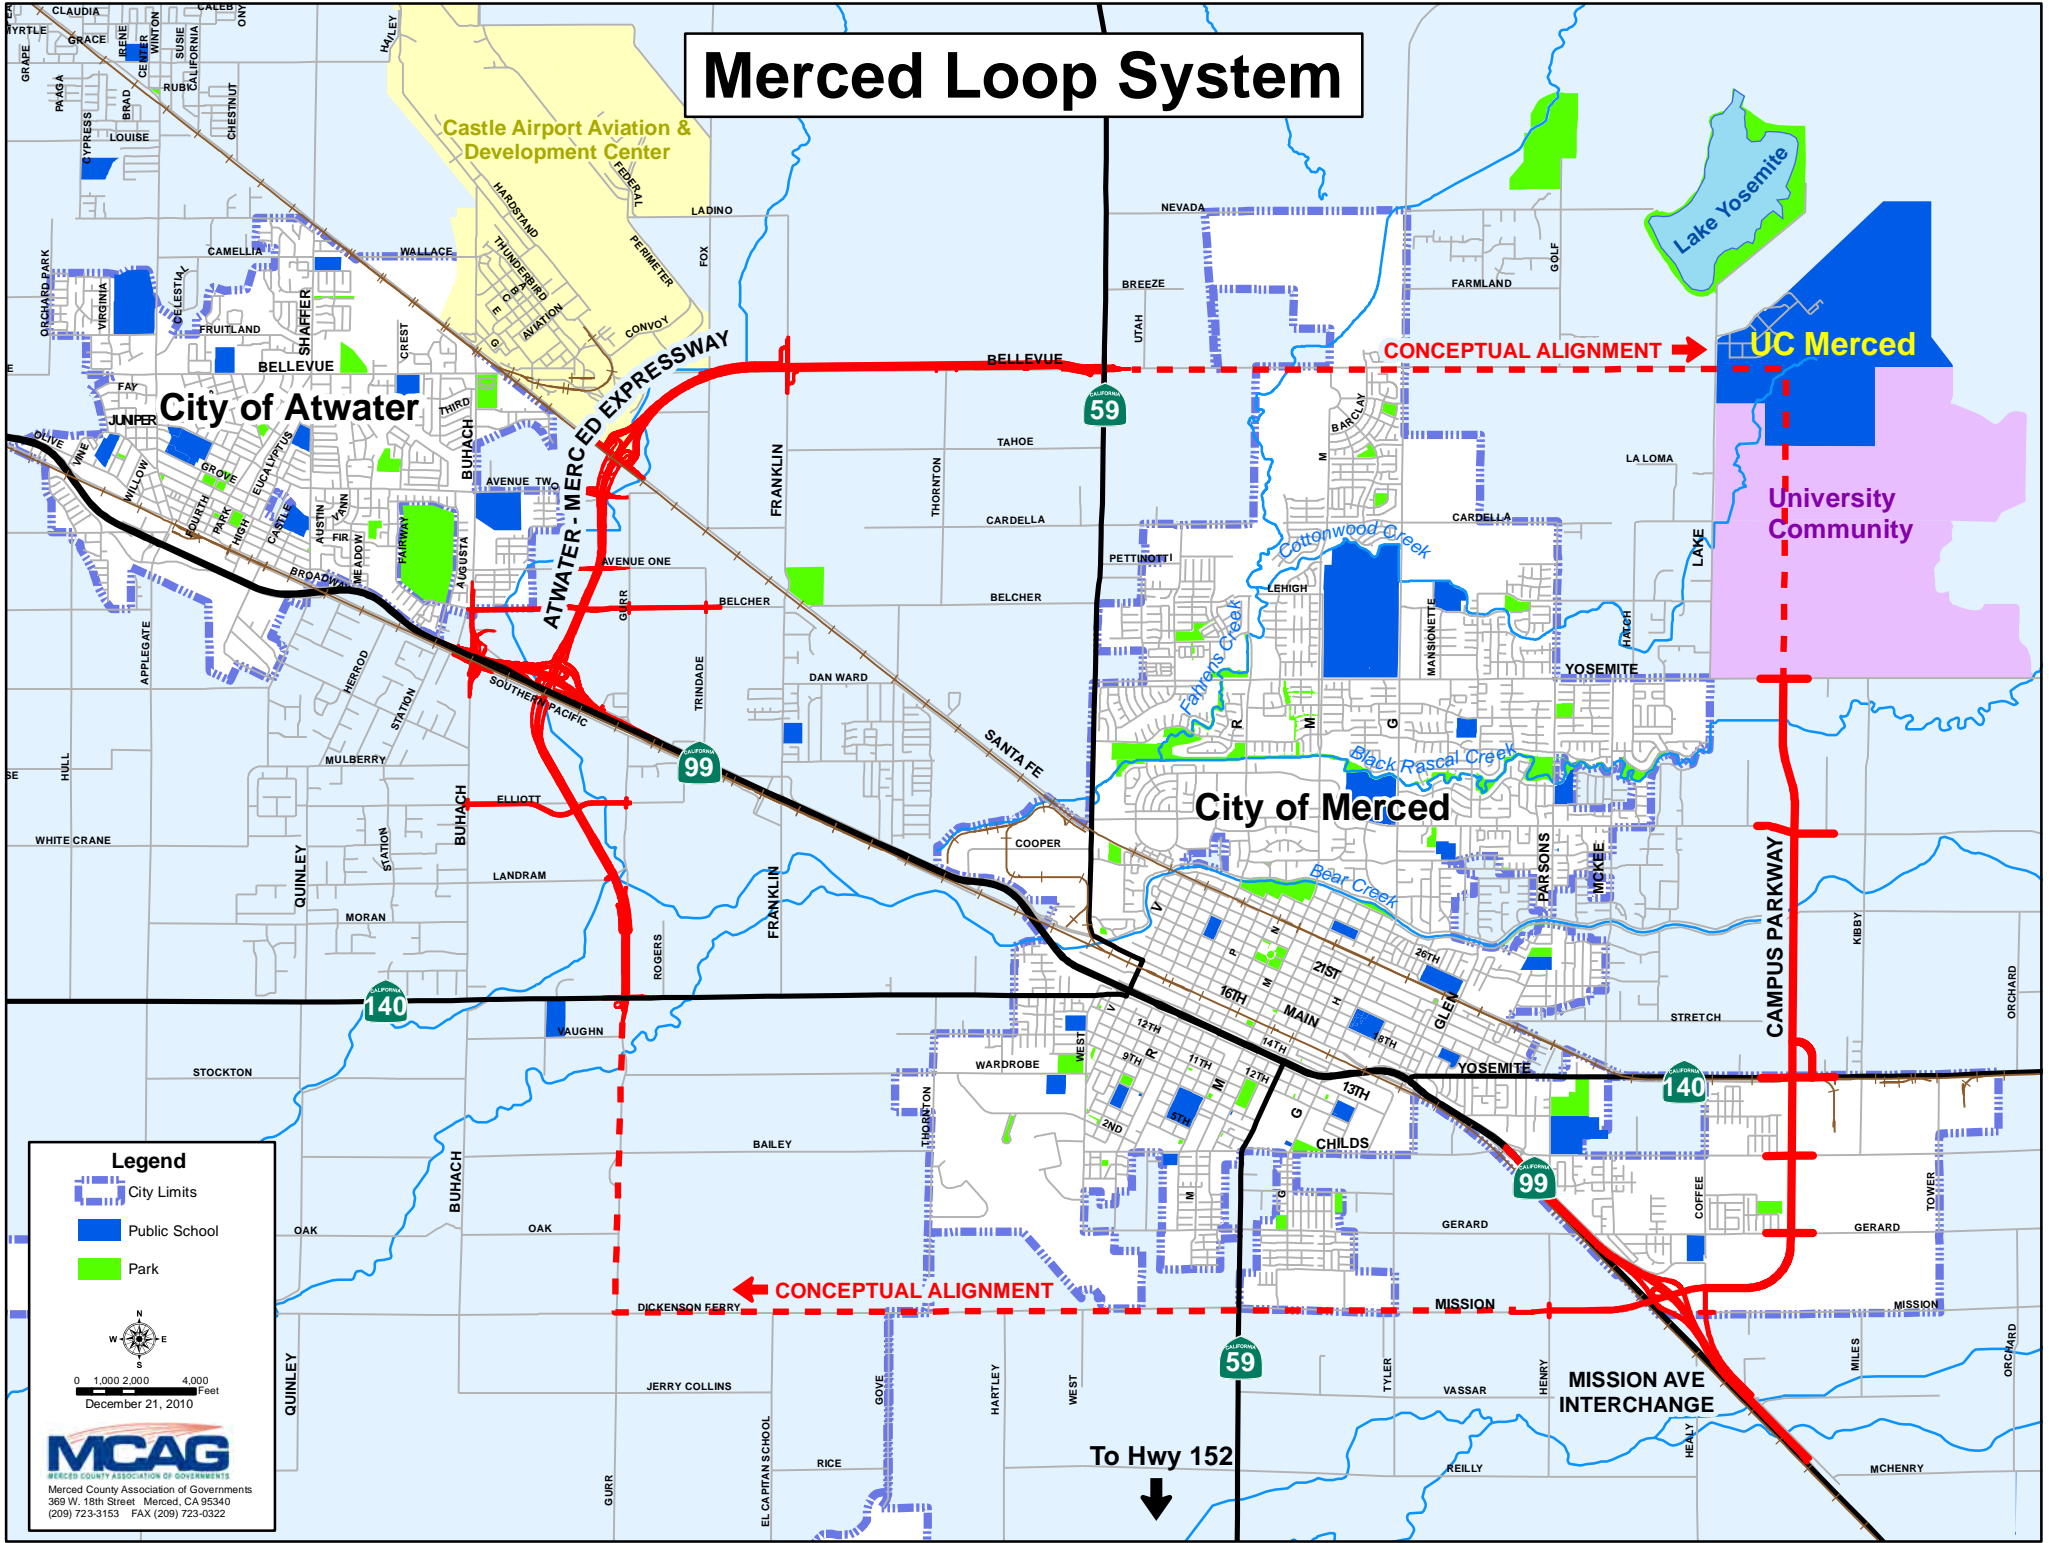

Merced Loop System

Legend

- City Limits
- Public School
- Park

0 1,000 2,000 4,000 Feet
December 21, 2010

MCAAG
Merced County Association of Governments
Merced County Association of Governments
369 W. 18th Street Merced, CA 95340
(209) 723-3153 FAX (209) 723-0322